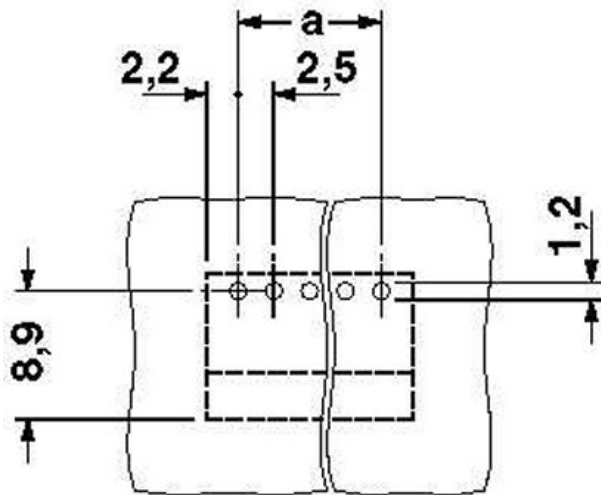

► Extract from the online catalog

Header, nominal current: 4 A, rated voltage: 80 V, pitch: 2.5 mm, no. of positions: 3, mounting: Soldering

The illustration shows an 11-position version

Order No.	1881451
Ord designation	MC 0,5/ 3-G-2,5
EAN	4017918156695
Pack	50 Pcs.
Customs tariff	85369010
Catalog page information	Page 80 (CC-2005)

► Technical data

Dimensions / positions

Pitch	2.5 mm
Dimension a	5 mm
Number of positions	3
Pin dimensions	0,8 x 0,8 mm
Hole diameter	1.2 mm

Technical data

Insulating material group	I
Rated surge voltage (III/3)	1.5 kV
Rated surge voltage (III/2)	2.5 kV
Rated surge voltage (II/2)	2.5 kV
Rated voltage (III/2)	160 V
Rated voltage (II/2)	320 V
Connection in acc. with standard	EN-VDE
Nominal current I_N	4 A
Nominal voltage U_N	80 V
Maximum load current	4 A
Insulating material	PA
Inflammability class acc. to UL 94	V0

Dimensioned drawing

► Accessories

Item	Designation	Description
Marking		
0804853	SK 2,54/2,8:FORTL.ZAHLEN	Marker card, printed horizontally, self-adhesive, 10-section marker strip, 12 identical decades marked 1-10, 11-20 etc. up to 91-100, sufficient for 120 terminal blocks
Plug/Adapter		
1881435	CP-MC 0,5	Coding section, is inserted into the groove in the header, red insulating material

► **Additional products**

Item	Designation	Description
General		
1881338	FK-MC 0,5/ 3-ST-2,5	Plug component, nominal current: 4 A, rated voltage: 80 V, pitch: 2.5 mm, no. of positions: 3, type of connection: Spring-cage connection