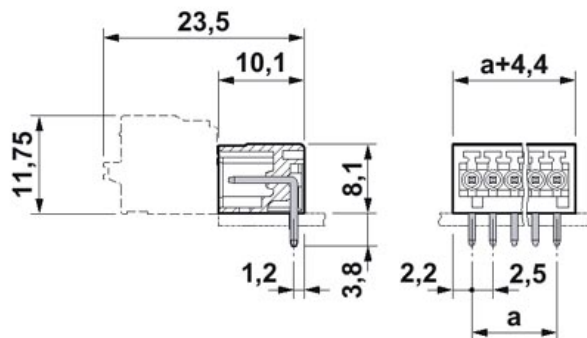

► Extract from the online catalog

Header, nominal current: 4 A, rated voltage: 80 V, pitch: 2.5 mm, no. of positions: 3, mounting: Soldering

The illustration shows an 11-position version

Order No.	1881451
Ord designation	MC 0,5/ 3-G-2,5
EAN	4017918156695
Pack	50 Pcs.
Customs tariff	85369010
Catalog page information	Page 80 (CC-2005)

► Technical data

Dimensions / positions

Pitch	2.5 mm
Dimension a	5 mm
Number of positions	3
Pin dimensions	0,8 x 0,8 mm
Hole diameter	1.2 mm

Technical data

Insulating material group	I
Rated surge voltage (III/3)	1.5 kV
Rated surge voltage (III/2)	2.5 kV
Rated surge voltage (II/2)	2.5 kV
Rated voltage (III/2)	160 V
Rated voltage (II/2)	320 V
Connection in acc. with standard	EN-VDE
Nominal current I_N	4 A
Nominal voltage U_N	80 V
Maximum load current	4 A
Insulating material	PA
Inflammability class acc. to UL 94	V0

Dimensioned drawing

► Accessories

Item	Designation	Description
Marking		
0804853	SK 2,54/2,8:FORTL.ZAHLEN	Marker card, printed horizontally, self-adhesive, 10-section marker strip, 12 identical decades marked 1-10, 11-20 etc. up to 91-100, sufficient for 120 terminal blocks
Plug/Adapter		
1881435	CP-MC 0,5	Coding section, is inserted into the groove in the header, red insulating material

► **Additional products**

Item	Designation	Description
General		
1881338	FK-MC 0,5/ 3-ST-2,5	Plug component, nominal current: 4 A, rated voltage: 80 V, pitch: 2.5 mm, no. of positions: 3, type of connection: Spring-cage connection