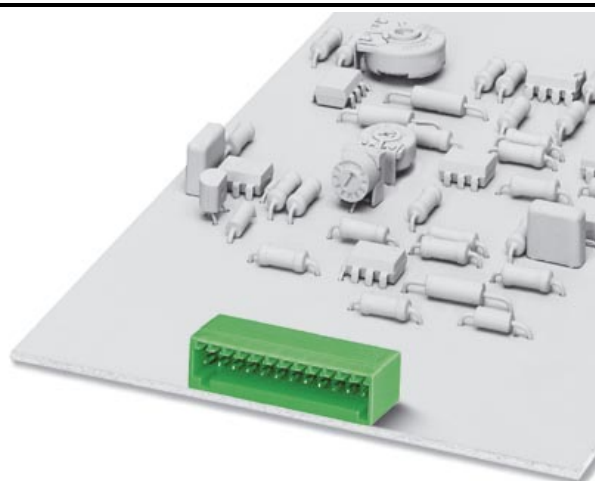

► Extract from the online catalog

Header, nominal current: 4 A, rated voltage: 80 V, pitch: 2.5 mm, no. of positions: 3, mounting: Soldering

The illustration shows an 11-position version

Order No.	1881451
Ord designation	MC 0,5/ 3-G-2,5
EAN	4017918156695
Pack	50 Pcs.
Customs tariff	85369010
Catalog page information	Page 80 (CC-2005)

► Technical data

Dimensions / positions

Pitch	2.5 mm
Dimension a	5 mm
Number of positions	3
Pin dimensions	0,8 x 0,8 mm
Hole diameter	1.2 mm

Technical data

Insulating material group	I
Rated surge voltage (III/3)	1.5 kV
Rated surge voltage (III/2)	2.5 kV
Rated surge voltage (II/2)	2.5 kV
Rated voltage (III/2)	160 V
Rated voltage (II/2)	320 V
Connection in acc. with standard	EN-VDE
Nominal current I_N	4 A
Nominal voltage U_N	80 V
Maximum load current	4 A
Insulating material	PA
Inflammability class acc. to UL 94	V0

Dimensioned drawing

► Accessories

Item	Designation	Description
Marking		
0804853	SK 2,54/2,8:FORTL.ZAHLEN	Marker card, printed horizontally, self-adhesive, 10-section marker strip, 12 identical decades marked 1-10, 11-20 etc. up to 91-100, sufficient for 120 terminal blocks
Plug/Adapter		
1881435	CP-MC 0,5	Coding section, is inserted into the groove in the header, red insulating material

► **Additional products**

Item	Designation	Description
General		
1881338	FK-MC 0,5/ 3-ST-2,5	Plug component, nominal current: 4 A, rated voltage: 80 V, pitch: 2.5 mm, no. of positions: 3, type of connection: Spring-cage connection